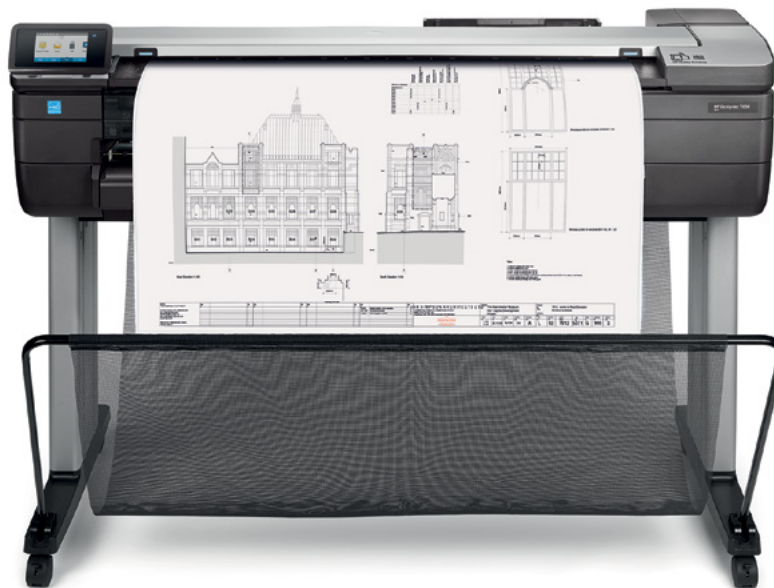

# HP DesignJet T830 Multifunction Printer

**Multifunction reinvented—built-in scanner at an unbeatable price<sup>1</sup>**

Print, scan, copy, and share—robust, compact 36-inch Wi-Fi MFP for office and construction

## **CONVENIENT—Easy operation helps users save time**

- Complete tasks intuitively—almost 3 times faster vs other devices<sup>3</sup>—one touchscreen works like a smartphone
- Cut waste by 50%—print at half scale with automatic sheet feeder/tray; cut extra work, waste of wide rolls<sup>4</sup>
- No LAN needed—move this MFP any time, any place your Wi-Fi signal can reach with wireless connectivity<sup>5</sup>

## **COLLABORATION—Mobile print/scan for team sharing**

- Use integrated scanning to capture and share feedback, enable archiving, and more
- The printer creates its own Wi-Fi network for easy connectivity with Wi-Fi Direct
- Conveniently scan, share, print right from your smartphone or tablet;<sup>5</sup> enjoy a smartphone-like experience
- Manage scans from your mobile device with the HP AiO Printer Remote app,<sup>6</sup> enabled by HP Mobile Printing

**For more information, please visit**  
[hp.com/go/designjetT830](http://hp.com/go/designjetT830)

<sup>1</sup> Based on 36-inch Wi-Fi integrated MFPs available in the market as of September, 2015.

<sup>2</sup> The HP DesignJet T830 Multifunction Printer is the most compact 36-inch device performing large-format print/scan/copy functions and is at least half the size (without the legs) based on H x W x L specifications published as of September, 2015.